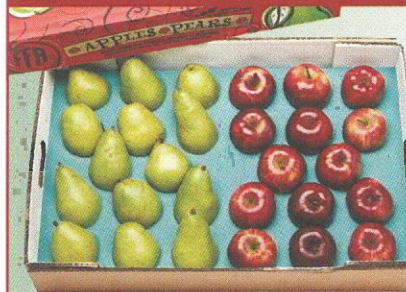

MANDARIN ORANGES

- Smaller Sized
- Tasty & Easy-to-Peel
- Deep Orange Color
- Seedless

10 lb Carton (36-48 pieces) \$ 27

RED GRAPEFRUIT

- Medium to large size
- Pink to red blush on the peel, pink to red color inside
- Delicious flavor with lots of juice
- Few seeds
- Smooth skin, easy to peel or section with a knife

Half Bushel (32-44 pieces) \$ _____

D' ANJOU PEARS

- Medium to large size
- Green or red color
- Abundant juice
- Sweet flavor when ripe

Half Bushel (28 pieces) \$ 34

SWEET POTATOES

- Medium size
- Dark orange colored flesh
- Loaded with many healthy benefits

10# Box (16-20 pieces) \$ 23

Special Combination Packs

NAVEL / GRAPEFRUIT MIX

- 16-20 Navel Oranges
- 10-11 Red Grapefruit

Price: \$ 30

FRESH FRUIT SAMPLER

- 6 Apples • 4 Pears
- 4 Red Grapefruit
- 6 Navel Oranges
- 6 Mandarin Oranges

Price: \$ 33

APPLE & PEAR COMBO

- 14 Apples
- 14 Pears

Price: \$ 31

Award-Winning Cheese & Sausage!

CHEESE SPREAD VARIETY PACK

Five – 8oz Cheese Spread Cups

- Sharp Cheddar
- Swiss & Almond
- Horseradish
- Garden Vegetable
- Garlic & Herb