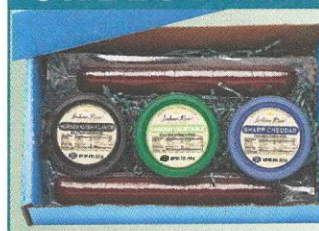

10# Box (16-20 pieces) \$ 23

Special Combination Packs

NAVEL / GRAPEFRUIT MIX

- 16-20 Navel Oranges
- 10-11 Red Grapefruit

Price: \$ 30

FRESH FRUIT SAMPLER

- 6 Apples • 4 Pears
- 4 Red Grapefruit
- 6 Navel Oranges
- 6 Mandarin Oranges

Price: \$ 33

APPLE & PEAR COMBO

- 14 Apples
- 14 Pears

Price: \$ 31

Award-Winning Cheese & Sausage!

CHEESE SPREAD VARIETY PACK

Five – 8oz Cheese Spread Cups

- Sharp Cheddar
- Swiss & Almond
- Horseradish
- Garden Vegetable
- Garlic & Herb

Price: \$ 29

CHEESE AND SAUSAGE COMBO

- Two – 11 oz Beef Summer Sausages
- Three – 8 oz Cheese Spread Cups

Price: \$ 33