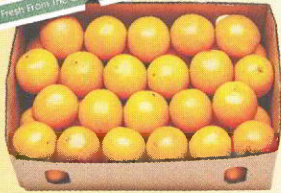

NAVEL ORANGES

- Medium to large size
- Yellow to orange color; sometimes with green tinge
- Seedless, easy to peel
- Great eating orange

40 lb Box (48-80 pieces) \$ 36

20 lb Box (24-40 pieces) \$ 24

10 lb Box (14-20 pieces) \$ 18

MANDARIN ORANGES

- Smaller Sized
- Tasty & Easy-to-Peel
- Deep Orange Color
- Seedless

10 lb Carton (36-48 pieces) \$ 27

RED GRAPEFRUIT

- Medium to large size
- Pink to red blush on the peel, pink to red color inside
- Delicious flavor with lots of juice
- Few seeds
- Smooth skin, easy to peel or section with a knife

40 lb Box (27-40 pieces) \$ 37

20 lb Box (15-20 pieces) \$ 24

10 lb Box (8-12 pieces) \$ 19

RED APPLES

- Medium to large size
- Deep red color
- Crunchy
- Sweet and juicy

Full Bushel (64-88 pieces) \$ _____

10# Box (16-20 pieces) \$ 23

Special Combination Packs

NAVEL / GRAPEFRUIT MIX

- 16-20 Navel Oranges
- 10-11 Red Grapefruit

Price: \$ 30

FRESH FRUIT SAMPLER

- 6 Apples • 4 Pears
- 4 Red Grapefruit
- 6 Navel Oranges
- 6 Mandarin Oranges